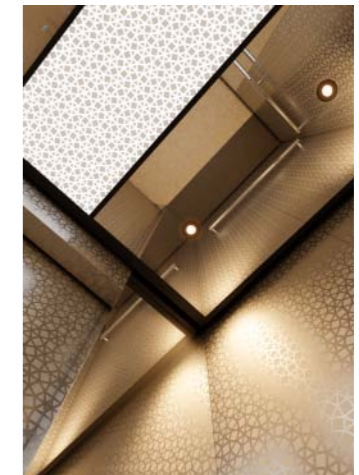

### Car Design Example

- Walls ————— Colored (bronze) SUS-HE (EPA-2)
- Transom panel ——— Colored (bronze) SUS-HE (EPA-2)
- Doors ————— Colored (bronze) SUS-HE (EPA-2)
- Front return panels — SUS-HL
- Kickplate ————— Colored (bronze) SUS-HL
- Flooring ————— Durable rubber tiles
- Car operating panel — CBV1-N710 (faceplate: SUS-M)
- Mirror ————— YZ-53A
- Handrails ————— YH-59M

Ceiling: Milky white resin panels  
Lighting: Full lighting

N120

Gorgeous ceiling with lustrous translucent panels fused using refined geometric patterns

Ceiling: [Center] Milky white resin panel  
[Sides] Resin panels with mirrored surface  
Lighting: Central lighting and downlights