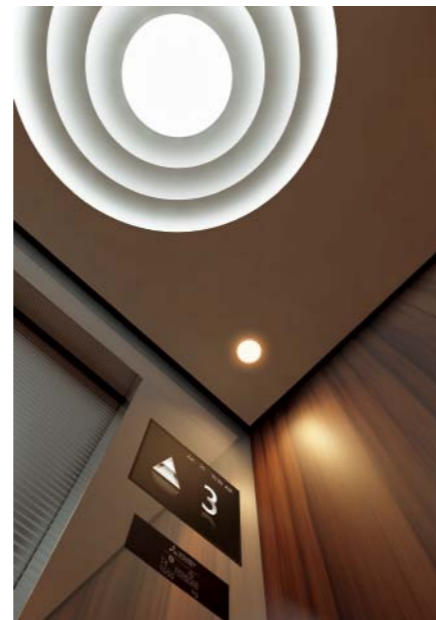

Car Design Example

- Walls ————— Decorative wooden panels
- Transom panel ——— SUS-M
- Doors ————— Colored (black) SUS-HE
- Front return panels — SUS-M
- Kickplate ————— SUS-HL
- Flooring ————— Marble
- Car operating panel — CBV3-D750 (faceplate: SUS-M)
- Handrails ————— YH-59M
- Mirror ————— YZ-55SN

Ceiling: Painted steel sheet (Y033)
Lighting: Central indirect lighting and downlights