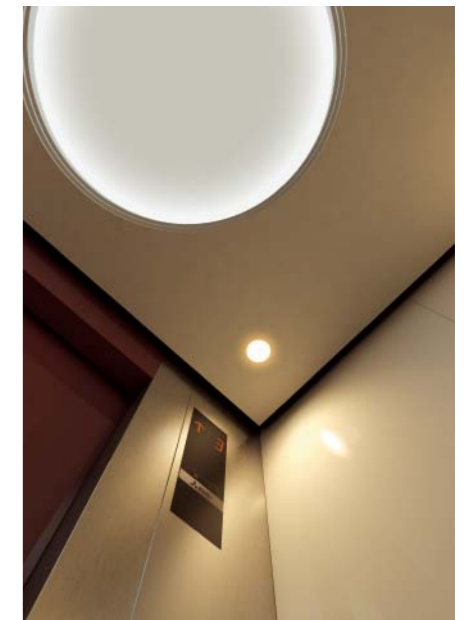

Ceiling: Painted steel sheet (Y033)
Lighting: Central indirect lighting and downlights